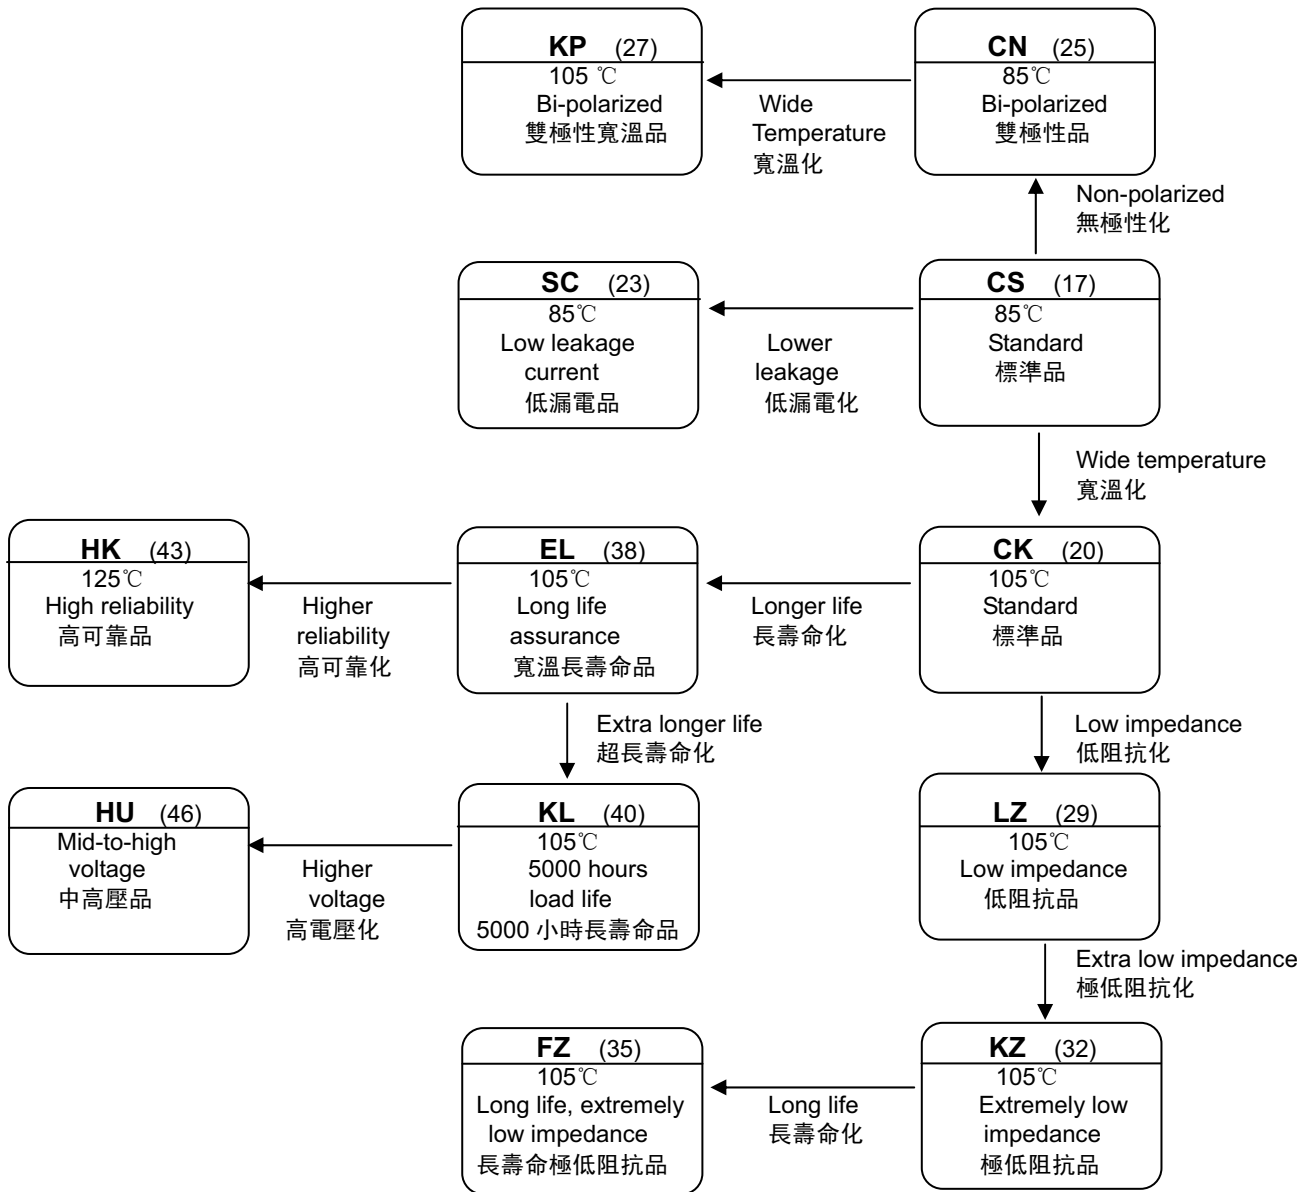

SERIES CHART 產品體系圖

Chip Type Aluminum Electrolytic Capacitors 貼片式鋁電解電容器

() Page number 頁碼

NOTE: All designs and specifications are for reference only and are subject to change without prior notice. If any doubt about safety for your application, please contact us immediately for technical assistance before purchase.