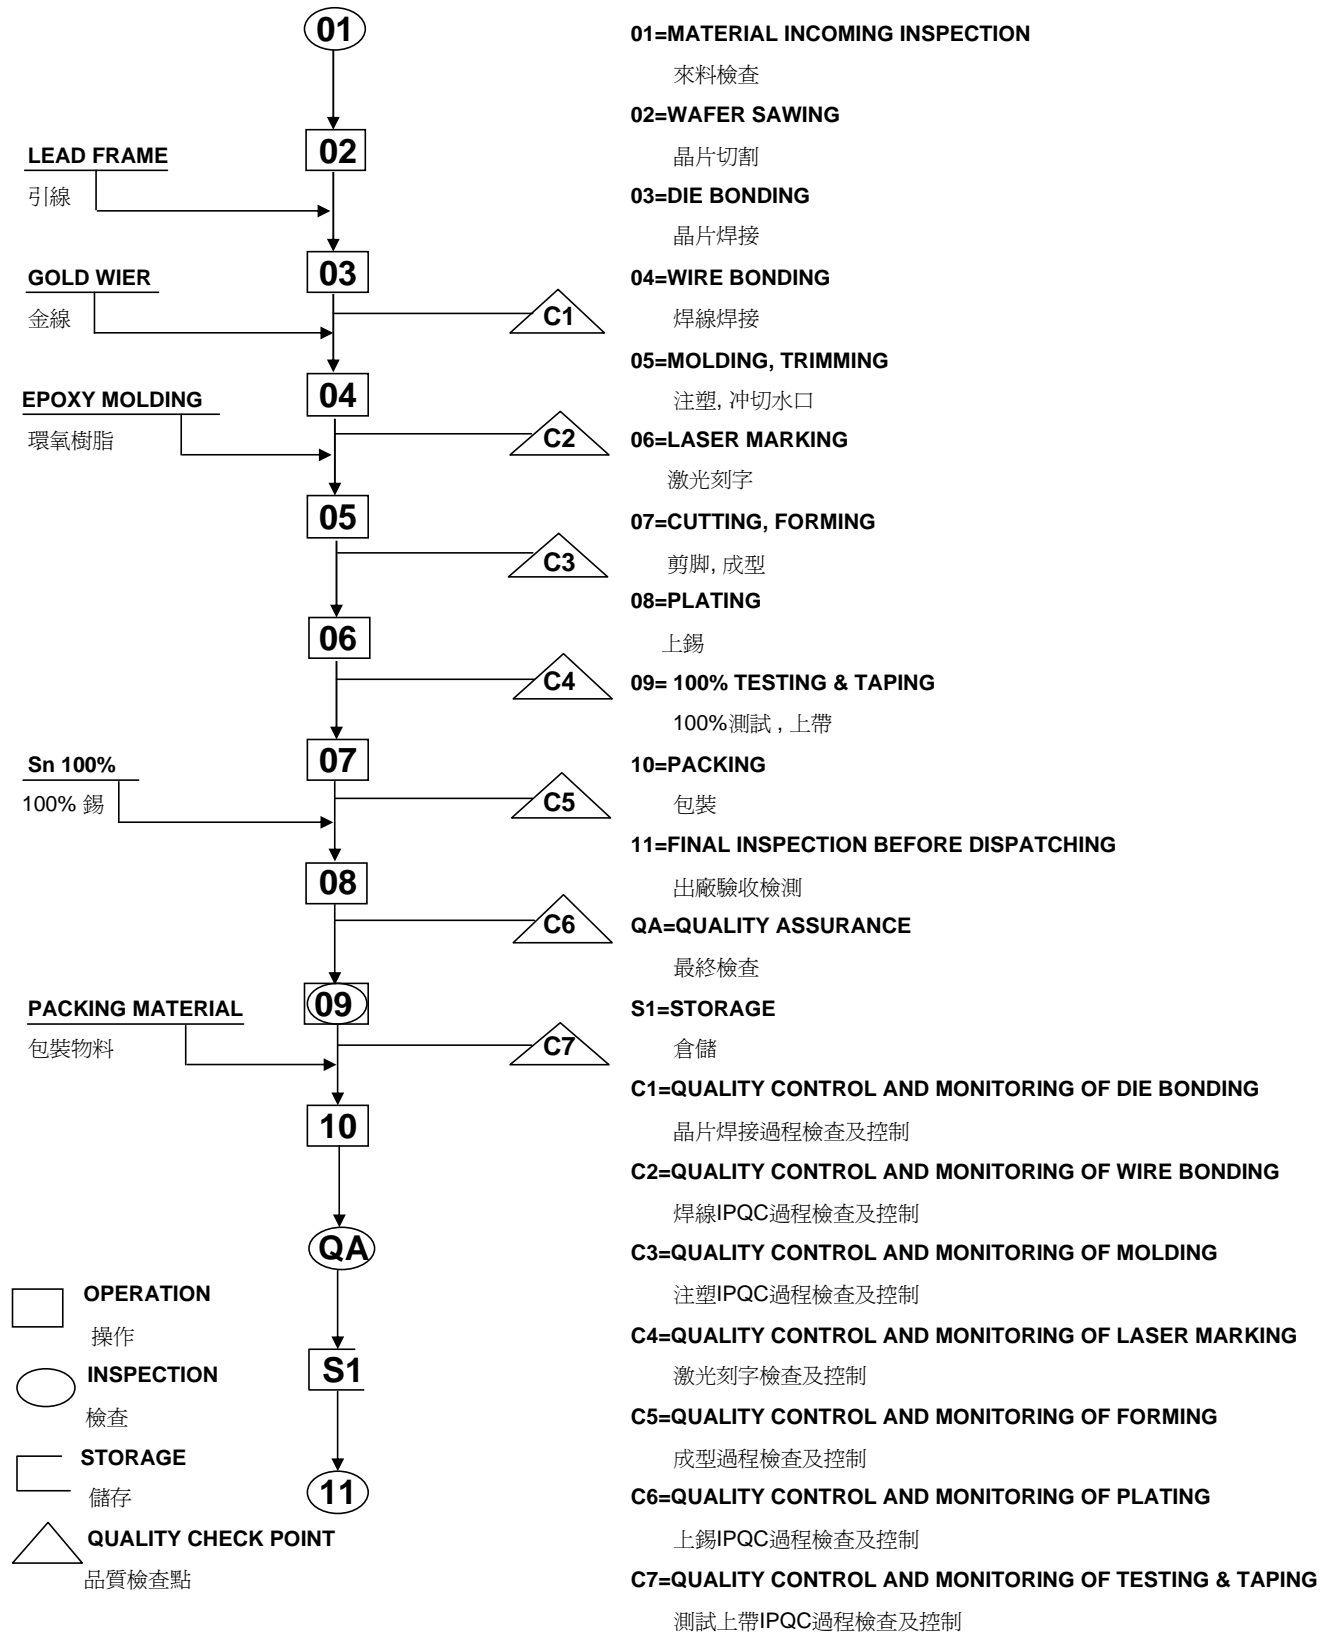

PROCESS FLOW CHART FOR SMD GLASS DIODE

二極管工序流程圖

PROCESS FLOW CHART FOR SOD DIODE SOD 二極管工序流程圖

PROCESS FLOW CHART FOR SOT-23 DIODE SOT-23 二極管工序流程圖

PROCESS FLOW CHART FOR SOT-323 DIODE SOT-323 二極管工序流程圖

PROCESS FLOW CHART FOR DO-213AA DIODE

DO-213AA 二極管工序流程圖