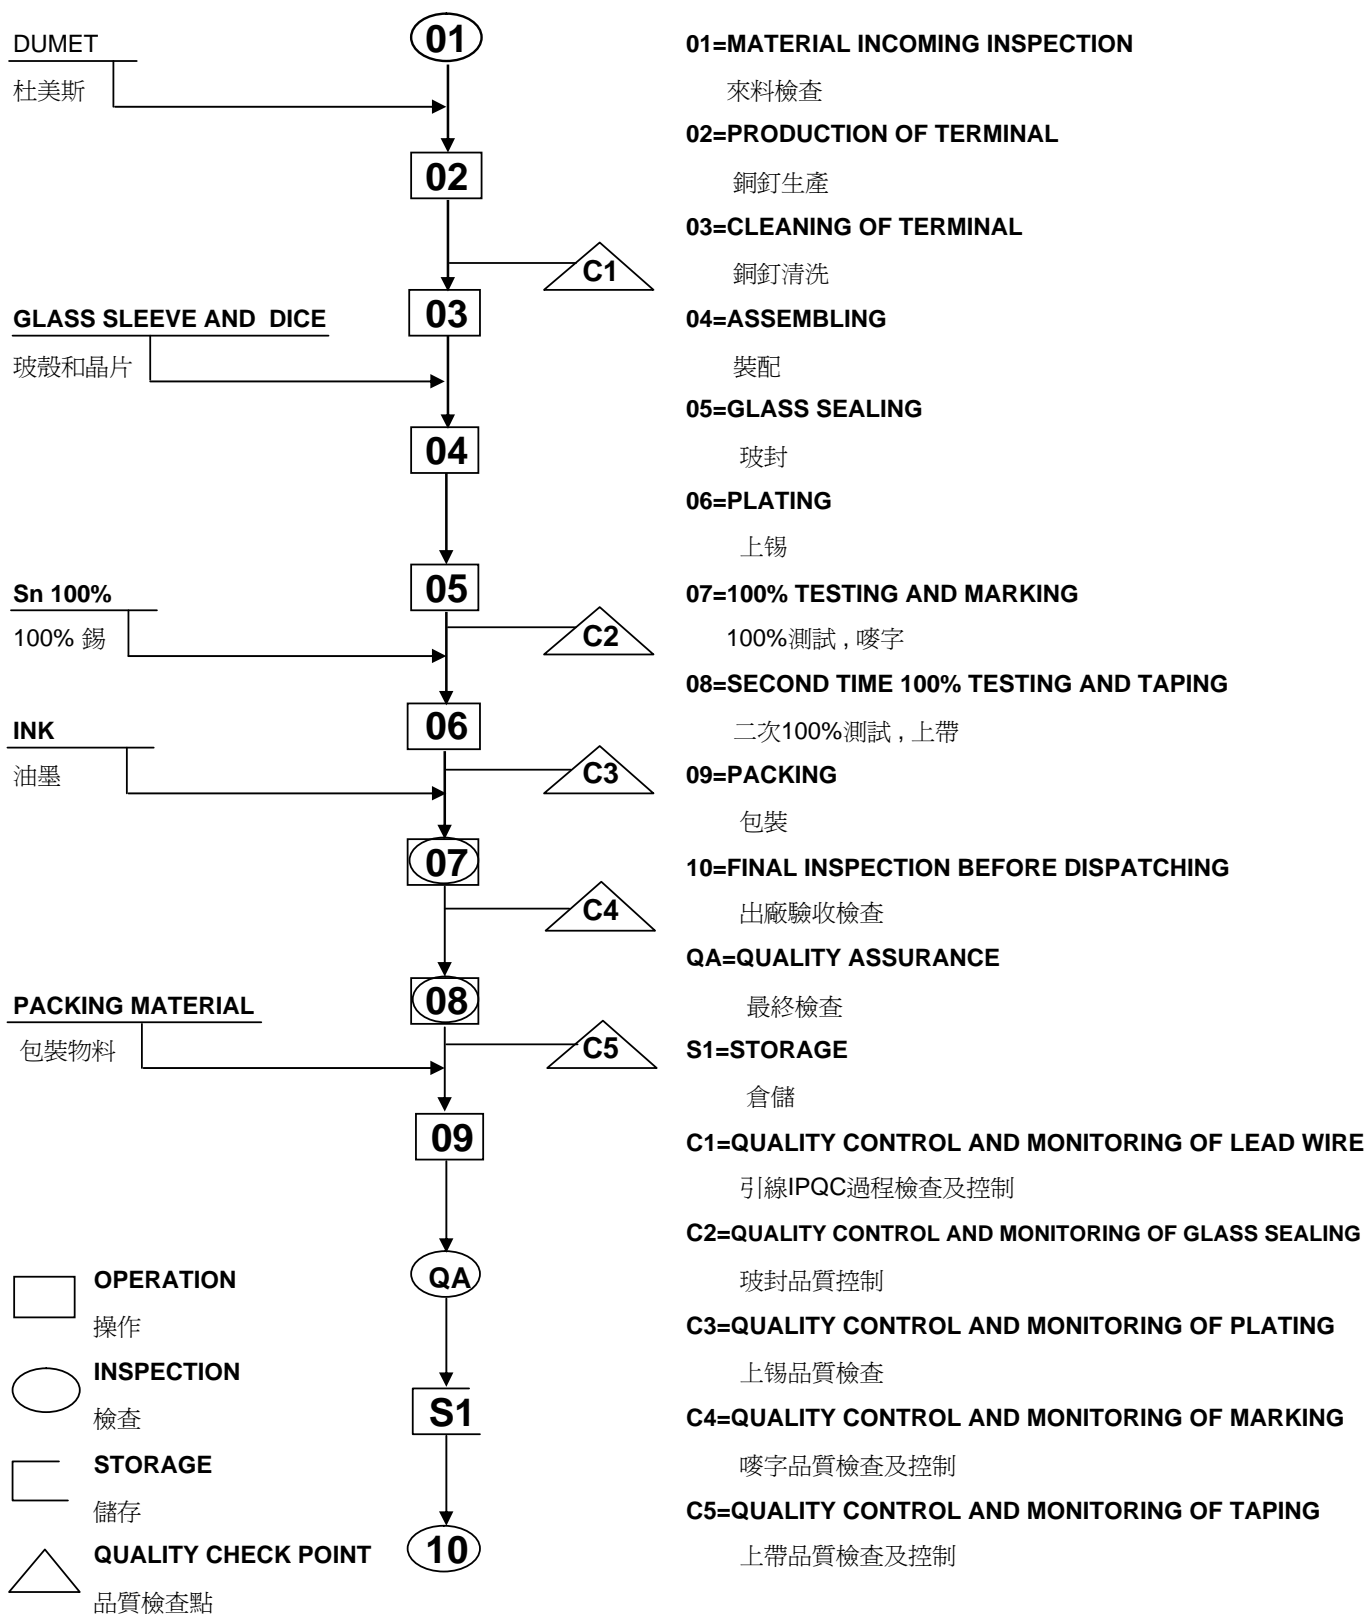

PROCESS FLOW CHART FOR SMD GLASS DIODE

二極管工序流程圖

PROCESS FLOW CHART FOR SOD DIODE SOD 二極管工序流程圖

PROCESS FLOW CHART FOR SOT-23 DIODE SOT-23 二極管工序流程圖

PROCESS FLOW CHART FOR SOT-323 DIODE SOT-323 二極管工序流程圖

PROCESS FLOW CHART FOR DO-213AA DIODE

DO-213AA 二極管工序流程圖