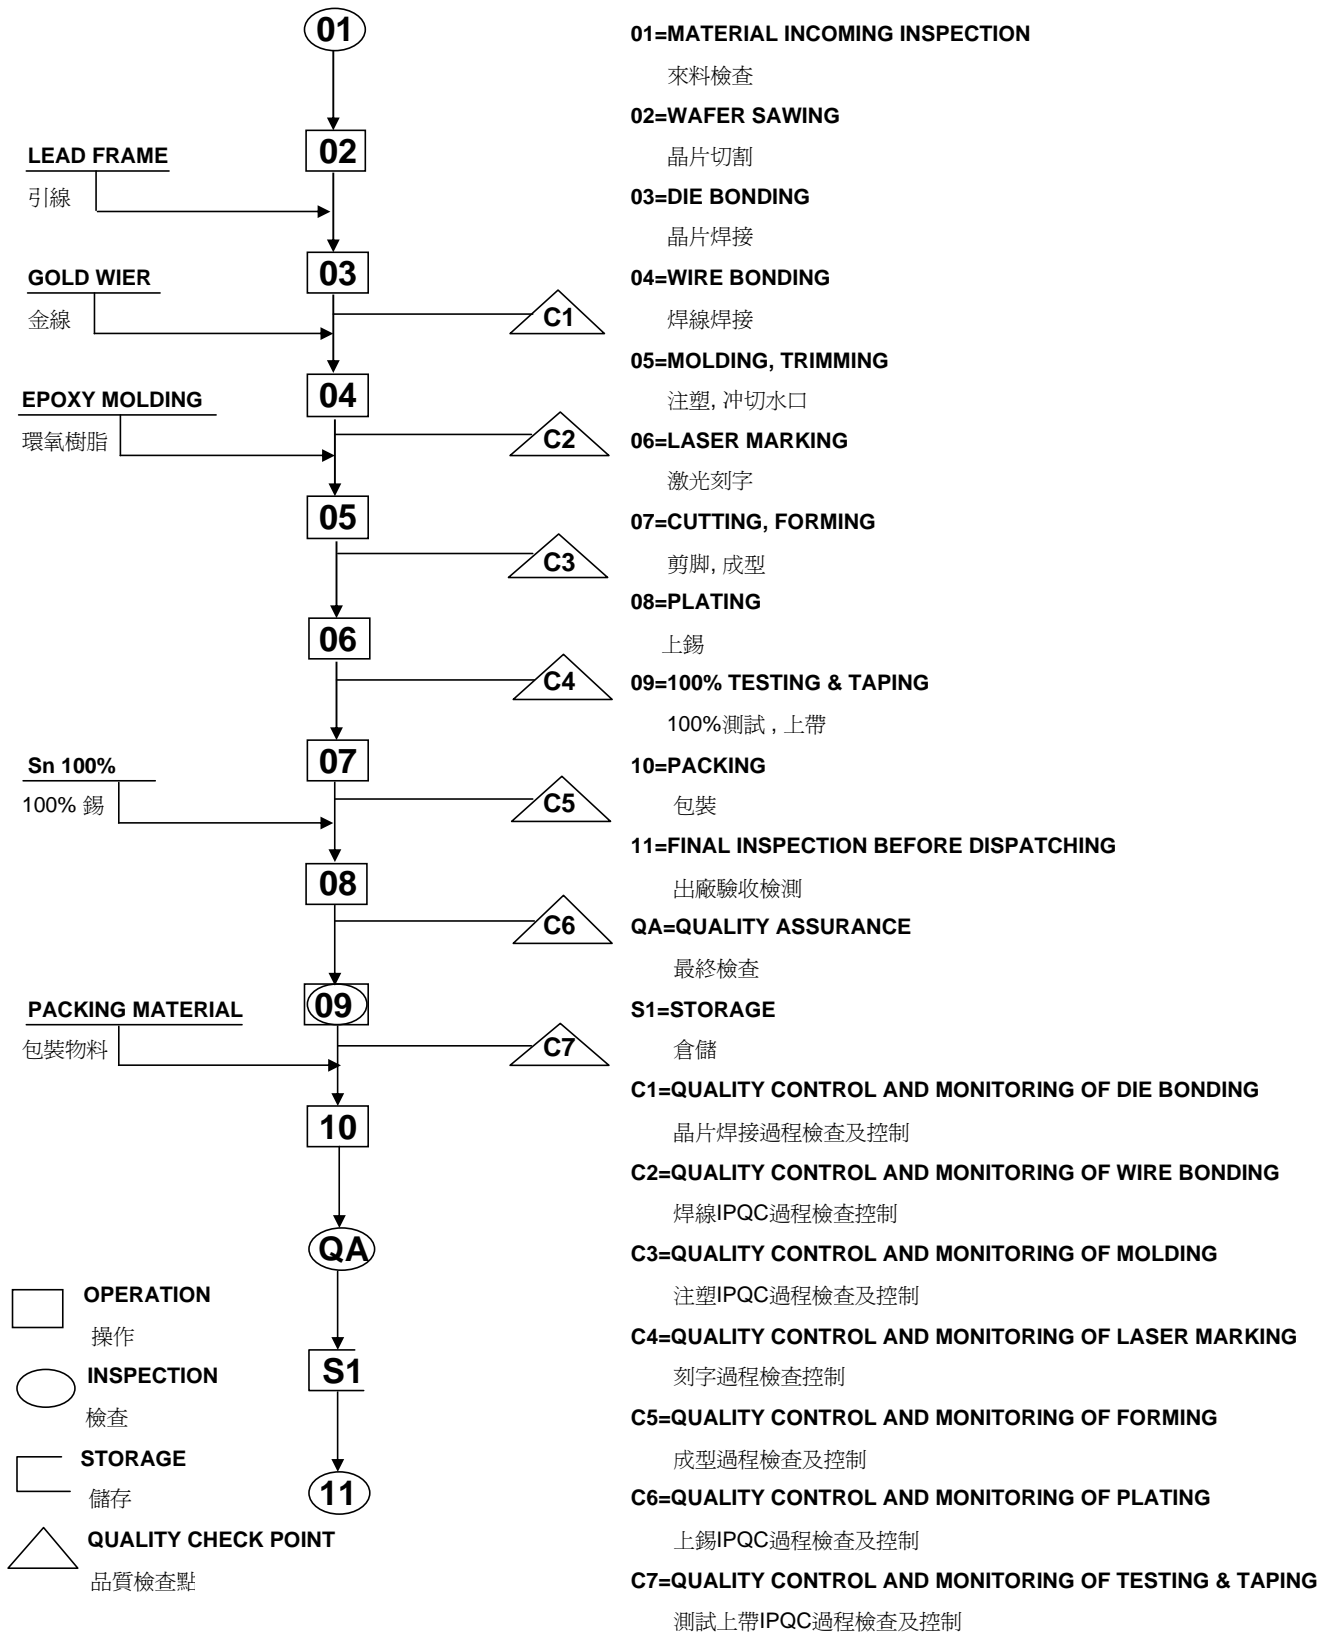

PROCESS FLOW CHART FOR SMD GLASS DIODE

二極管工序流程圖

PROCESS FLOW CHART FOR SOD DIODE SOD 二極管工序流程圖

PROCESS FLOW CHART FOR SOT-23 DIODE SOT-23 二極管工序流程圖

PROCESS FLOW CHART FOR SOT-323 DIODE SOT-323 二極管工序流程圖

PROCESS FLOW CHART FOR DO-213AA DIODE

DO-213AA 二極管工序流程圖