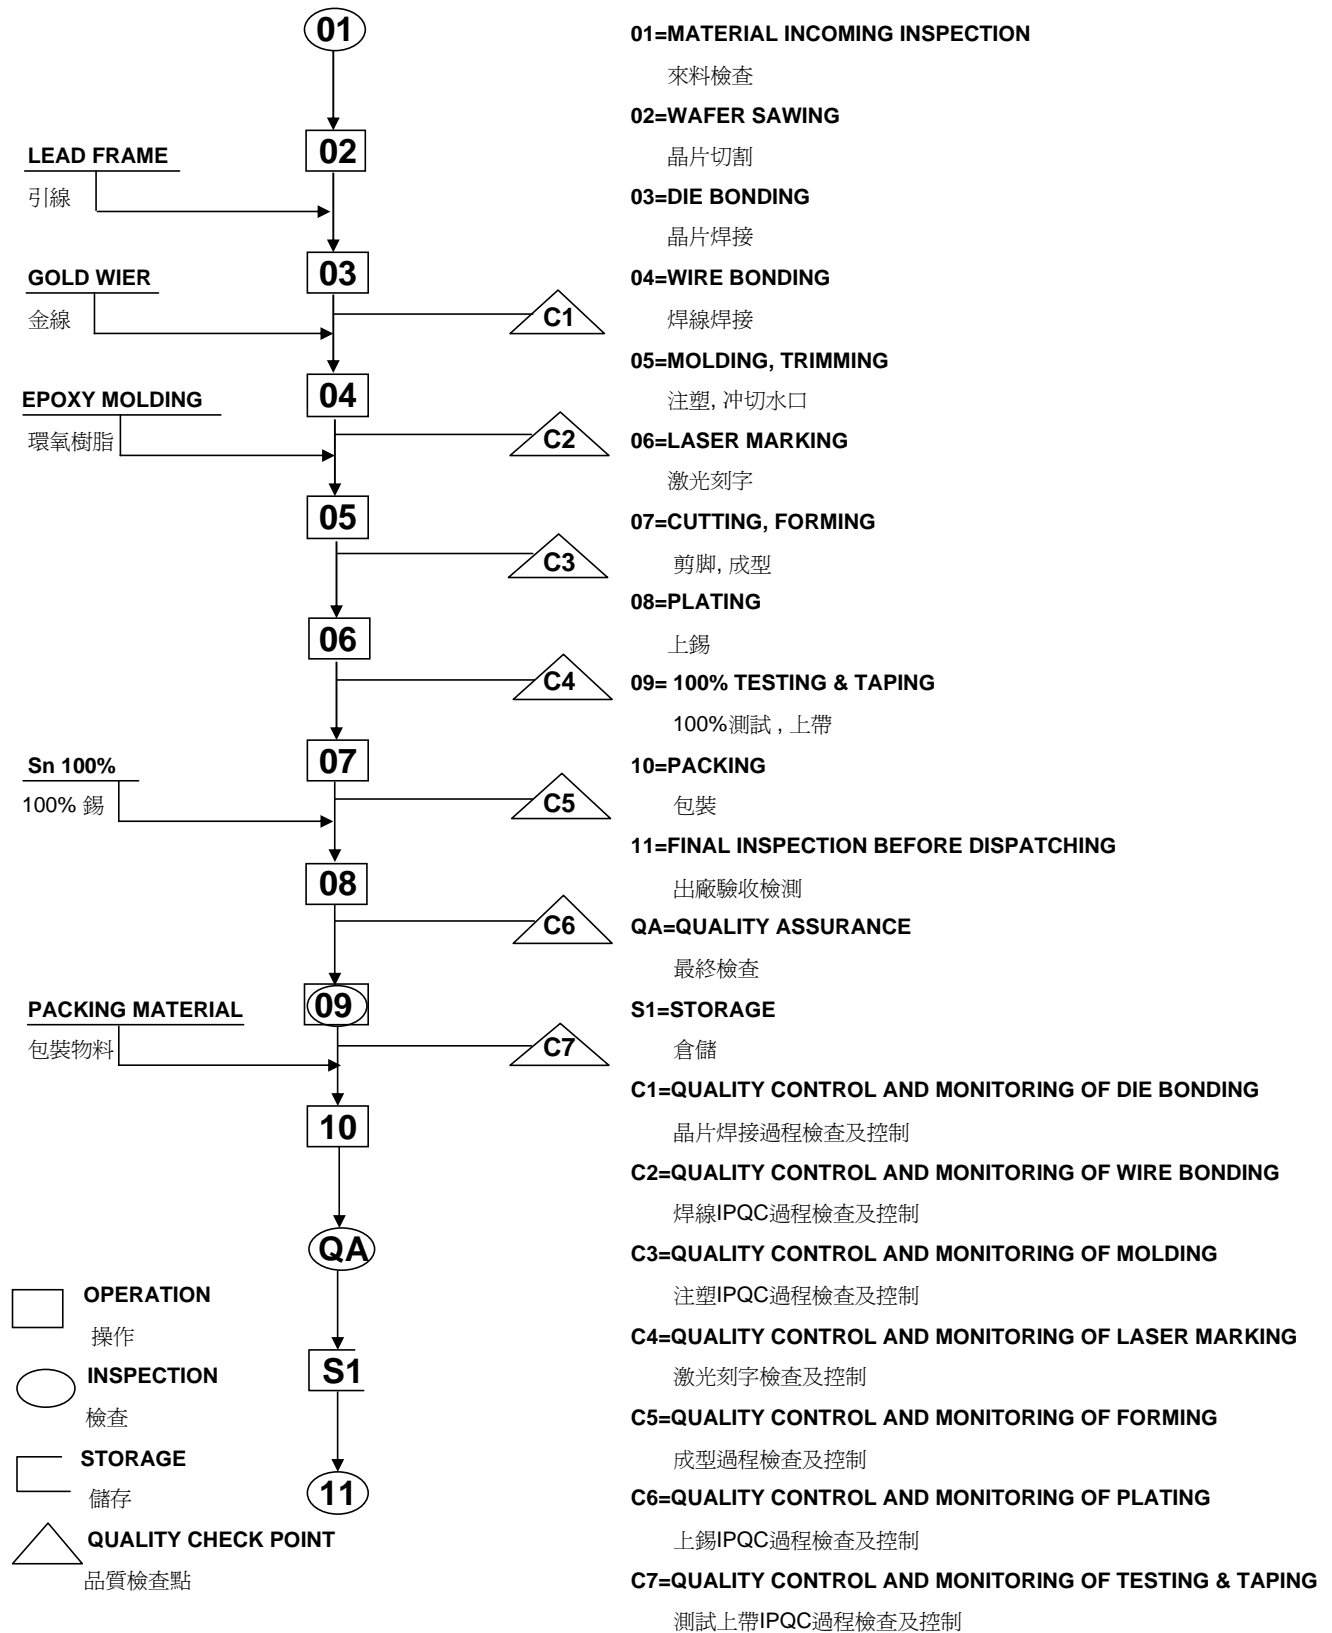

PROCESS FLOW CHART FOR SMD GLASS DIODE

二極管工序流程圖

PROCESS FLOW CHART FOR SOD DIODE SOD 二極管工序流程圖

PROCESS FLOW CHART FOR SOT-23 DIODE SOT-23 二極管工序流程圖

PROCESS FLOW CHART FOR SOT-323 DIODE SOT-323 二極管工序流程圖

PROCESS FLOW CHART FOR DO-213AA DIODE

DO-213AA 二極管工序流程圖