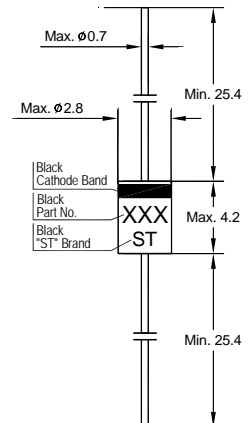

Glass Case Package Outline

Package Outline Dimensions (Units: mm)

Glass Case DO-34
Dimensions in mm

Glass Case DO-35
Dimensions in mm

Glass Case DO-41
Dimensions in mm

Glass case MiniMELF
Dimensions in mm
(LL-34)

Glass case MELF
Dimensions in mm
(LL-41)

Glass case QuadroMELF
Dimensions in mm
(LS-34)

Glass case MicroMELF
Dimensions in mm
(LS-31)

technical drawings
according to DIN
specifications