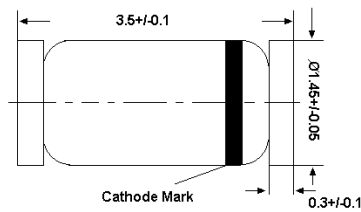

Glass Case Package Outline

Package Outline Dimensions (Units: mm)

Glass Case DO-34
Dimensions in mm

Glass Case DO-35
Dimensions in mm

Glass Case DO-41
Dimensions in mm

Glass case MiniMELF
Dimensions in mm
(LL-34)

Glass case MELF
Dimensions in mm
(LL-41)

Glass case QuadroMELF
Dimensions in mm
(LS-34)

Glass case MicroMELF
Dimensions in mm
(LS-31)

technical drawings
according to DIN
specifications