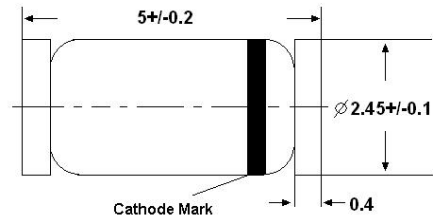

Glass Case Package Outline

Package Outline Dimensions (Units: mm)

Glass Case DO-34
Dimensions in mm

Glass Case DO-35
Dimensions in mm

Glass Case DO-41
Dimensions in mm

Glass case MiniMELF
Dimensions in mm
(LL-34)

Glass case MELF
Dimensions in mm
(LL-41)

Glass case QuadroMELF
Dimensions in mm
(LS-34)

Glass case MicroMELF
Dimensions in mm
(LS-31)

technical drawings
according to DIN
specifications