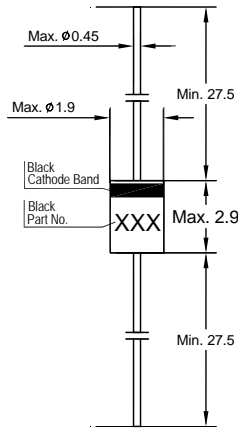

Glass Case Package Outline

Package Outline Dimensions (Units: mm)

Glass Case DO-34
Dimensions in mm

Glass Case DO-35
Dimensions in mm

Glass Case DO-41
Dimensions in mm

Glass case MiniMELF
Dimensions in mm
(LL-34)

Glass case MELF
Dimensions in mm
(LL-41)

Glass case QuadroMELF
Dimensions in mm
(LS-34)

Glass case MicroMELF
Dimensions in mm
(LS-31)

technical drawings
according to DIN
specifications