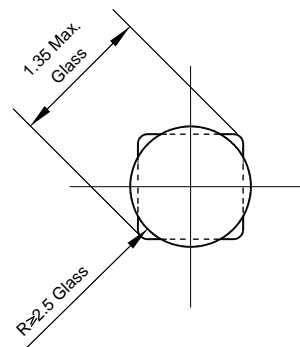

Glass Case Package Outline

Package Outline Dimensions (Units: mm)

Glass Case DO-34
Dimensions in mm

Glass Case DO-35
Dimensions in mm

Glass Case DO-41
Dimensions in mm

Glass case MiniMELF
Dimensions in mm
(LL-34)

Glass case MELF
Dimensions in mm
(LL-41)

Glass case QuadroMELF
Dimensions in mm
(LS-34)

Glass case MicroMELF
Dimensions in mm
(LS-31)

technical drawings
according to DIN
specifications