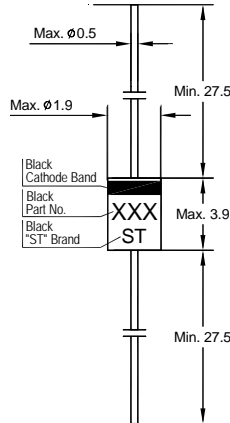

Glass Case Package Outline

Package Outline Dimensions (Units: mm)

Glass Case DO-34
Dimensions in mm

Glass Case DO-35
Dimensions in mm

Glass Case DO-41
Dimensions in mm

Glass case MiniMELF
Dimensions in mm
(LL-34)

Glass case MELF
Dimensions in mm
(LL-41)

Glass case QuadroMELF
Dimensions in mm
(LS-34)

Glass case MicroMELF
Dimensions in mm
(LS-31)

technical drawings
according to DIN
specifications