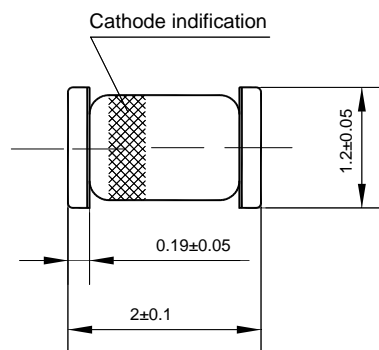

Glass Case Package Outline

Package Outline Dimensions (Units: mm)

Glass Case DO-34
Dimensions in mm

Glass Case DO-35
Dimensions in mm

Glass Case DO-41
Dimensions in mm

Glass case MiniMELF
Dimensions in mm
(LL-34)

Glass case MELF
Dimensions in mm
(LL-41)

Glass case QuadroMELF
Dimensions in mm
(LS-34)

Glass case MicroMELF
Dimensions in mm
(LS-31)

technical drawings
according to DIN
specifications