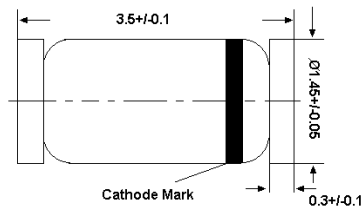

Glass Case Package Outline

Package Outline Dimensions (Units: mm)

Glass Case DO-34
Dimensions in mm

Glass Case DO-35
Dimensions in mm

Glass Case DO-41
Dimensions in mm

Glass case MiniMELF
Dimensions in mm
(LL-34)

Glass case MELF
Dimensions in mm
(LL-41)

Glass case QuadroMELF
Dimensions in mm
(LS-34)

Glass case MicroMELF
Dimensions in mm
(LS-31)

technical drawings
according to DIN
specifications